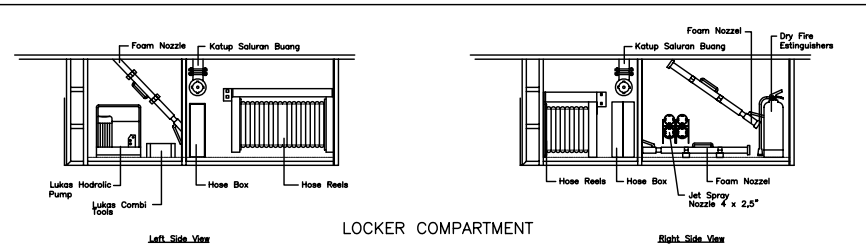

LOCKER COMPARTMENT

AD ASSY DRAWING
DRAWING ONLY
FOR REFERENCE

KOMODO 6-FLF 60/100-12 CHASSIS CARMICHAEL 6X6		Treatment :	
Belongs to :		Dimension : mm	
P.T. ZIEGLER INDONESIA		Material : -	Derived from :
Delta Silicon Industrial Park Blok A 10 - 2 Lippo Cikarang - Bekasi 17550		Scale : 1 : 20	Order no. : TENDER A
		Date : 18.02.10	Zi.Cad. ENG 2010/00/E
		Drawn : Mahfud E	Check : TENDER A-40
		Appr. :	Drawing No. : A-4