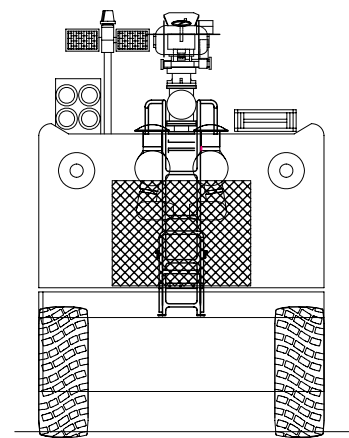

REAR SIDE VIEW