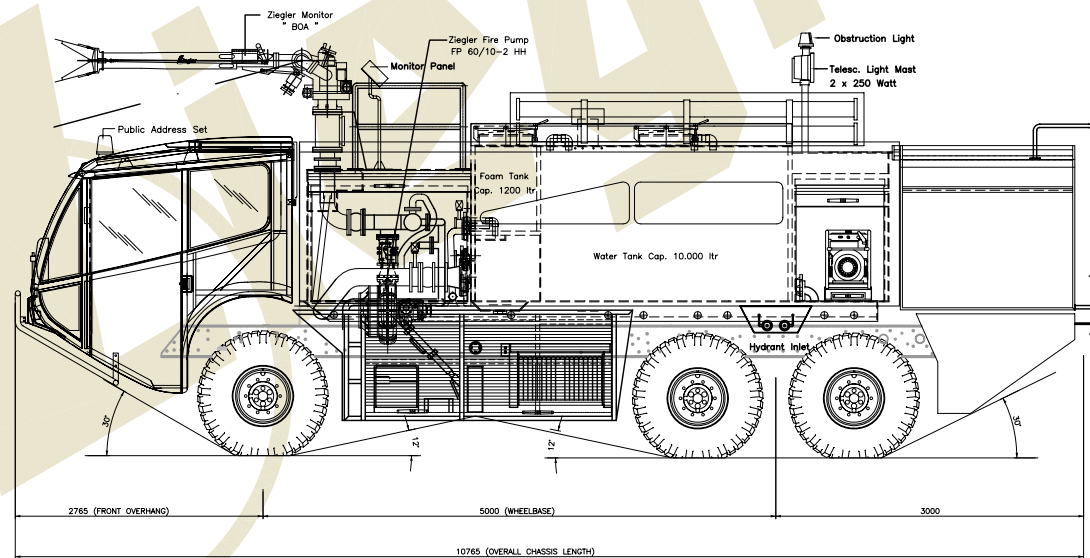

LEFT SIDE VIEW