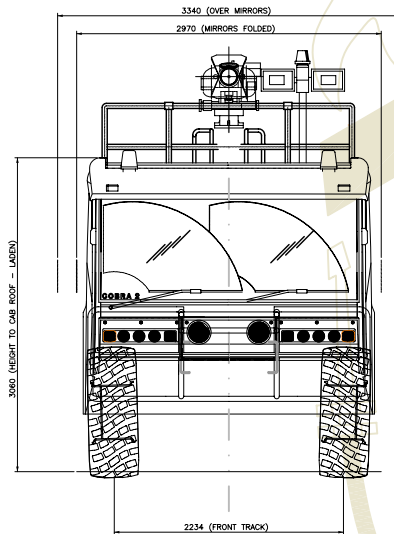

FRONT SIDE VIEW